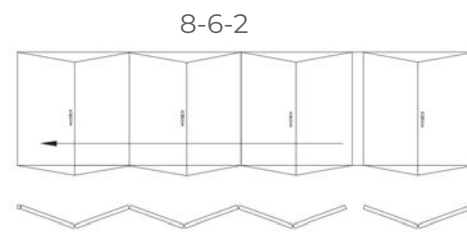

GRABEX
windows

CF72 BI-FOLDING DOORS CONFIGURATIONS

Design your very own bi-folds with CF72 Bi-folding system - up to 14 door panels, outside and inside opening, and an open corner option without fixed post, to help you enjoy your perfect indoor-outdoor lifestyle from a comfort of your own home!

OPEN IN

9 x

9-7-2

9-6-3

9-5-4

10 x

10-7-3

10-6-4

13-7-6

14 x

14-7-7

OPEN OUT