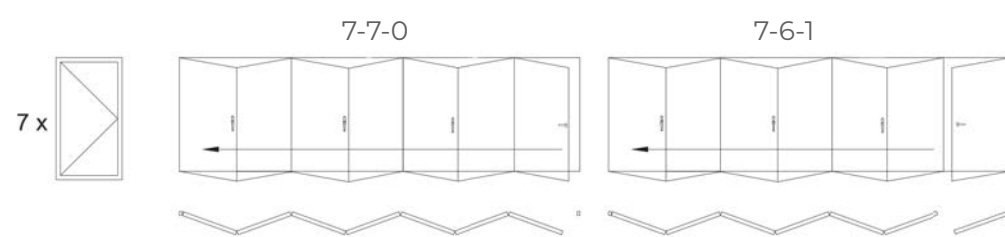

GRABEX
windows

CF72 BI-FOLDING DOORS CONFIGURATIONS

Design your very own bi-folds with CF72 Bi-folding system - up to 14 door panels, outside and inside opening, and an open corner option without fixed post, to help you enjoy your perfect indoor-outdoor lifestyle from a comfort of your own home!

OPEN IN

9 x

9-7-2

9-6-3

9-5-4

10 x

10-7-3

10-6-4

13-7-6

14 x

14-7-7

OPEN OUT