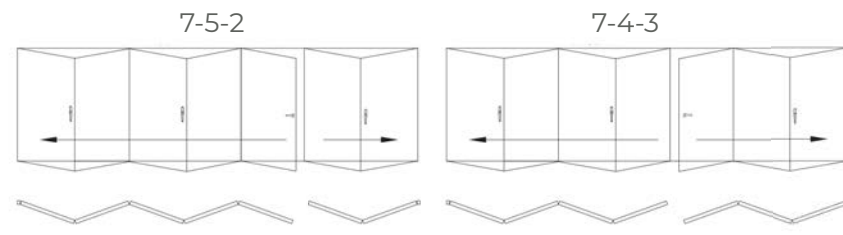

GRABEX
windows

CF72 BI-FOLDING DOORS CONFIGURATIONS

Design your very own bi-folds with CF72 Bi-folding system - up to 14 door panels, outside and inside opening, and an open corner option without fixed post, to help you enjoy your perfect indoor-outdoor lifestyle from a comfort of your own home!

OPEN IN

9 x

9-7-2

9-6-3

9-5-4

10 x

10-7-3

10-6-4

13-7-6

14 x

14-7-7

OPEN OUT