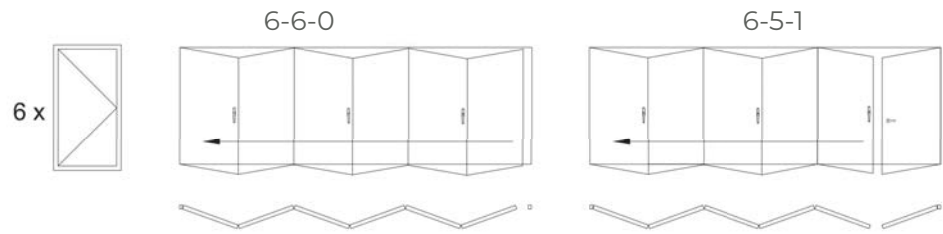

GRABEX
windows

CF72 BI-FOLDING DOORS CONFIGURATIONS

Design your very own bi-folds with CF72 Bi-folding system - up to 14 door panels, outside and inside opening, and an open corner option without fixed post, to help you enjoy your perfect indoor-outdoor lifestyle from a comfort of your own home!

OPEN IN

9 x

9-7-2

9-6-3

9-5-4

10 x

10-7-3

10-6-4

13-7-6

14 x

14-7-7

OPEN OUT