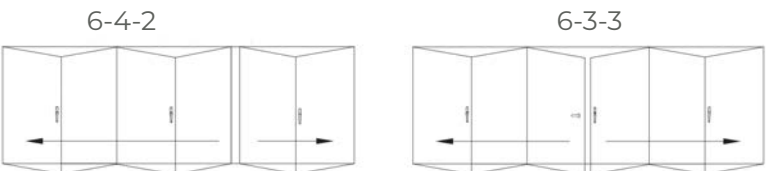

GRABEX
windows

CF72 BI-FOLDING DOORS CONFIGURATIONS

Design your very own bi-folds with CF72 Bi-folding system - up to 14 door panels, outside and inside opening, and an open corner option without fixed post, to help you enjoy your perfect indoor-outdoor lifestyle from a comfort of your own home!

OPEN IN

9 x

9-7-2

9-6-3

9-5-4

10 x

10-7-3

10-6-4

13-7-6

14 x

14-7-7

OPEN OUT