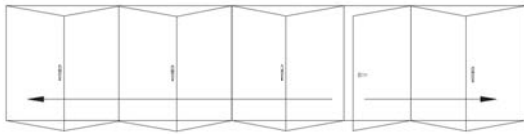

GRABEX
windows

CF72 BI-FOLDING DOORS CONFIGURATIONS

Design your very own bi-folds with CF72 Bi-folding system - up to 14 door panels, outside and inside opening, and an open corner option without fixed post, to help you enjoy your perfect indoor-outdoor lifestyle from a comfort of your own home!

OPEN IN

9 x

9-7-2

9-6-3

9-5-4

10 x

10-7-3

10-6-4

10-5-5

11 x

11-7-4

11-6-5

12 x

12-7-5

12-6-6

13 x

13-7-6

14 x

14-7-7

OPEN OUT