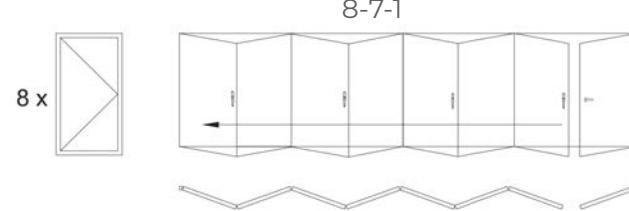

GRABEX
windows

CF72 BI-FOLDING DOORS CONFIGURATIONS

Design your very own bi-folds with CF72 Bi-folding system - up to 14 door panels, outside and inside opening, and an open corner option without fixed post, to help you enjoy your perfect indoor-outdoor lifestyle from a comfort of your own home!

OPEN IN

9 x

9-7-2

9-6-3

9-5-4

10 x

10-7-3

10-6-4

13-7-6

14 x

14-7-7

OPEN OUT