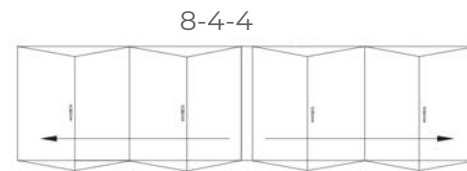

GRABEX
windows

CF72 BI-FOLDING DOORS CONFIGURATIONS

Design your very own bi-folds with CF72 Bi-folding system - up to 14 door panels, outside and inside opening, and an open corner option without fixed post, to help you enjoy your perfect indoor-outdoor lifestyle from a comfort of your own home!

OPEN IN

9 x

9-7-2

9-6-3

9-5-4

10 x

10-7-3

10-6-4

13-7-6

14 x

14-7-7

OPEN OUT