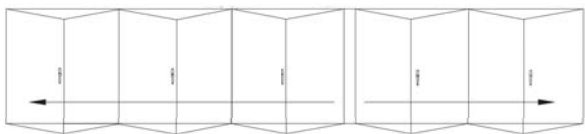

GRABEX
windows

CF72 BI-FOLDING DOORS CONFIGURATIONS

Design your very own bi-folds with CF72 Bi-folding system - up to 14 door panels, outside and inside opening, and an open corner option without fixed post, to help you enjoy your perfect indoor-outdoor lifestyle from a comfort of your own home!

OPEN IN

9 x

9-7-2

9-6-3

9-5-4

10 x

10-7-3

10-6-4

10-5-5

11 x

11-7-4

11-6-5

12 x

12-7-5

12-6-6

13 x

13-7-6

14 x

14-7-7

OPEN OUT