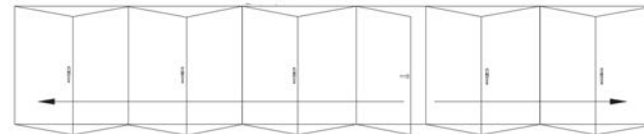

GRABEX
windows

CF72 BI-FOLDING DOORS CONFIGURATIONS

Design your very own bi-folds with CF72 Bi-folding system - up to 14 door panels, outside and inside opening, and an open corner option without fixed post, to help you enjoy your perfect indoor-outdoor lifestyle from a comfort of your own home!

OPEN IN

9 x

9-7-2

9-6-3

9-5-4

10 x

10-7-3

10-6-4

10-5-5

11 x

11-7-4

11-6-5

12 x

12-7-5

12-6-6

13 x

13-7-6

14 x

14-7-7

OPEN OUT