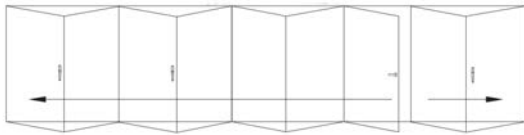

GRABEX
windows

CF72 BI-FOLDING DOORS CONFIGURATIONS

Design your very own bi-folds with CF72 Bi-folding system - up to 14 door panels, outside and inside opening, and an open corner option without fixed post, to help you enjoy your perfect indoor-outdoor lifestyle from a comfort of your own home!

OPEN IN

9 x

9-7-2

9-6-3

9-5-4

10 x

10-7-3

10-6-4

13-7-6

14 x

14-7-7

OPEN OUT