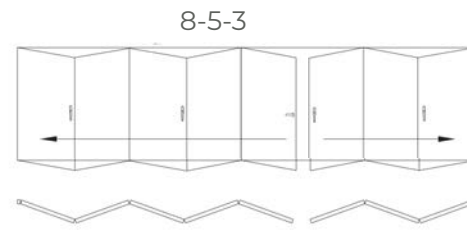

GRABEX
windows

CF72 BI-FOLDING DOORS CONFIGURATIONS

Design your very own bi-folds with CF72 Bi-folding system - up to 14 door panels, outside and inside opening, and an open corner option without fixed post, to help you enjoy your perfect indoor-outdoor lifestyle from a comfort of your own home!

OPEN IN

9 x

9-7-2

9-6-3

9-5-4

10 x

10-7-3

10-6-4

13-7-6

14 x

14-7-7

OPEN OUT