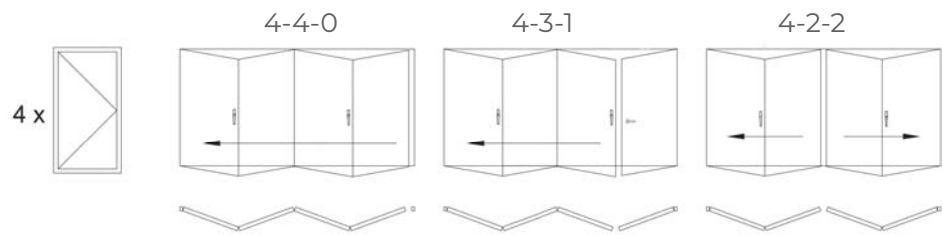

GRABEX
windows

CF72 BI-FOLDING DOORS CONFIGURATIONS

Design your very own bi-folds with CF72 Bi-folding system - up to 14 door panels, outside and inside opening, and an open corner option without fixed post, to help you enjoy your perfect indoor-outdoor lifestyle from a comfort of your own home!

OPEN IN

9 x

9-7-2

9-6-3

9-5-4

10 x

10-7-3

10-6-4

13-7-6

14 x

14-7-7

OPEN OUT