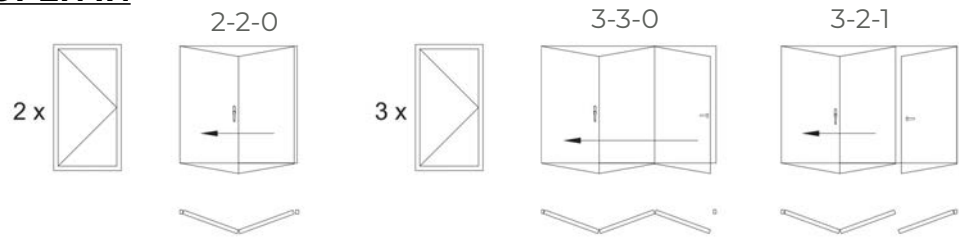

GRABEX
windows

CF72 BI-FOLDING DOORS CONFIGURATIONS

Design your very own bi-folds with CF72 Bi-folding system - up to 14 door panels, outside and inside opening, and an open corner option without fixed post, to help you enjoy your perfect indoor-outdoor lifestyle from a comfort of your own home!

OPEN IN

9 x

9-7-2

9-6-3

9-5-4

10 x

10-7-3

10-6-4

13-7-6

14 x

14-7-7

OPEN OUT