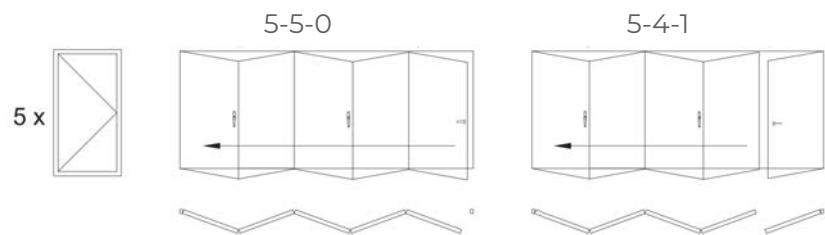

GRABEX
windows

CF72 BI-FOLDING DOORS CONFIGURATIONS

Design your very own bi-folds with CF72 Bi-folding system - up to 14 door panels, outside and inside opening, and an open corner option without fixed post, to help you enjoy your perfect indoor-outdoor lifestyle from a comfort of your own home!

OPEN IN

9 x

9-7-2

9-6-3

9-5-4

10 x

10-7-3

10-6-4

13-7-6

14 x

14-7-7

OPEN OUT