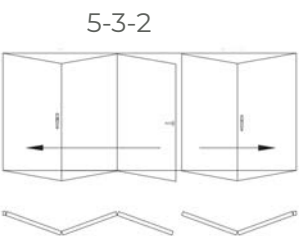

GRABEX
windows

CF72 BI-FOLDING DOORS CONFIGURATIONS

Design your very own bi-folds with CF72 Bi-folding system - up to 14 door panels, outside and inside opening, and an open corner option without fixed post, to help you enjoy your perfect indoor-outdoor lifestyle from a comfort of your own home!

OPEN IN

9 x

9-7-2

9-6-3

9-5-4

10 x

10-7-3

10-6-4

13-7-6

14 x

14-7-7

OPEN OUT