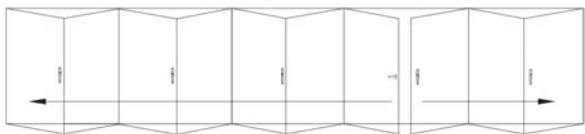

GRABEX
windows

CF72 BI-FOLDING DOORS CONFIGURATIONS

Design your very own bi-folds with CF72 Bi-folding system - up to 14 door panels, outside and inside opening, and an open corner option without fixed post, to help you enjoy your perfect indoor-outdoor lifestyle from a comfort of your own home!

OPEN IN

9 x

9-7-2

9-6-3

9-5-4

10 x

10-7-3

10-6-4

10-5-5

11 x

11-7-4

11-6-5

12 x

12-7-5

12-6-6

13 x

13-7-6

14 x

14-7-7

OPEN OUT