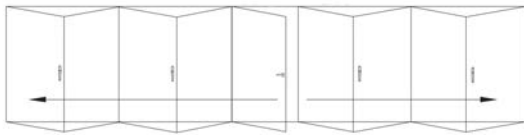

GRABEX
windows

CF72 BI-FOLDING DOORS CONFIGURATIONS

Design your very own bi-folds with CF72 Bi-folding system - up to 14 door panels, outside and inside opening, and an open corner option without fixed post, to help you enjoy your perfect indoor-outdoor lifestyle from a comfort of your own home!

OPEN IN

9 x

9-7-2

9-6-3

9-5-4

10 x

10-7-3

10-6-4

10-5-5

11 x

11-7-4

11-6-5

12 x

12-7-5

12-6-6

13 x

13-7-6

14 x

14-7-7

OPEN OUT